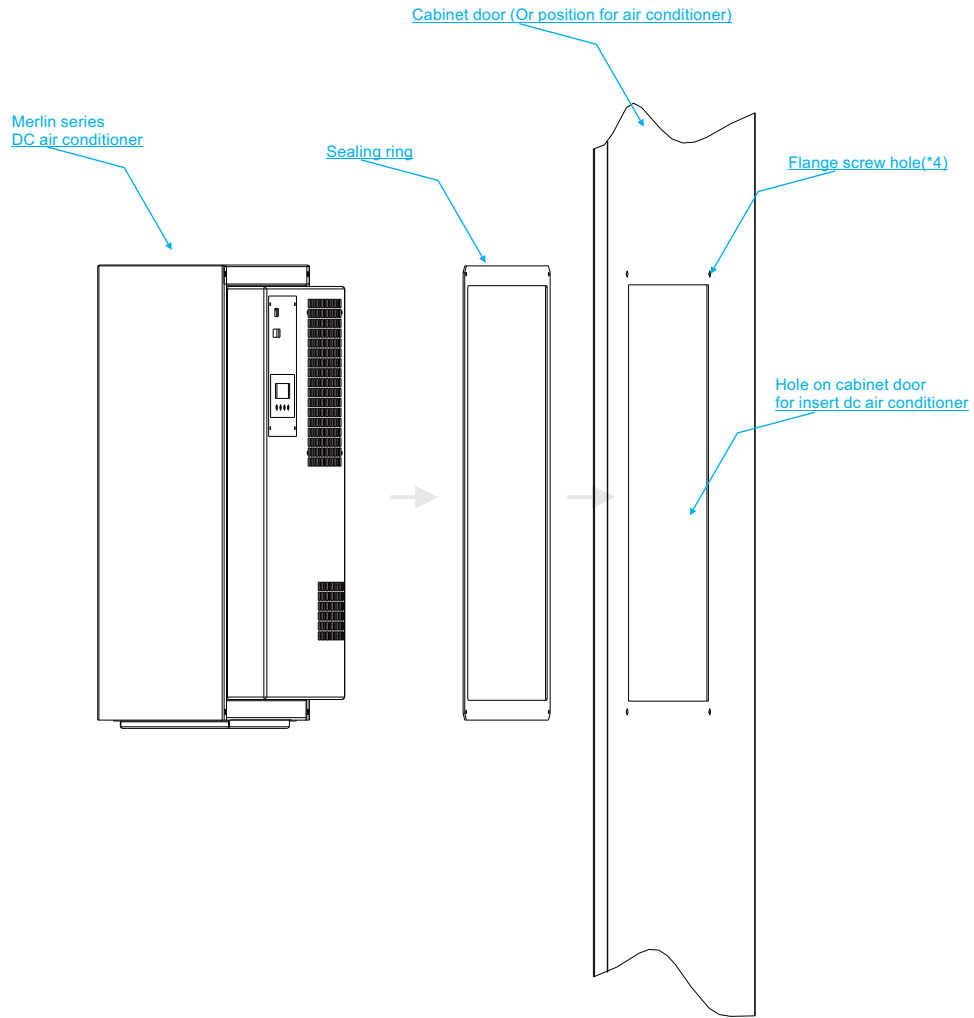

Merlin Series Cabinet DC Air Conditioner

Merlin series DC cabinet air conditioner General Specification

Model number	Merlin F06048	Merlin F12048	Merlin F18048
Cooling capacity	600Watt (2050Btu/H)	1200Watt (4090Btu/H)	1800Watt (6100Btu/H)
Rated power source	48VDC	48VDC	48VDC
Working voltage range	36VDC~ 58VDC	36VDC~ 58VDC	36VDC~ 58VDC
Rated input power	240Watt	400Watt	600Watt
Working current	5.0Amp	8.3Amp	12.5Amp
Refrigerant type	R134a	R134a	R134a
Noise level	<=55dbA	<=55dbA	<=55dbA
Ambient temperature range	-15°C ~ +55°C	-15°C ~ +55°C	-15°C ~ +55°C
Size(LxWxD)	550x400x200mm	550x400x200mm	550x400x200mm
Weight (approx.)	18kg	20kg	22kg

Working Principle

Assembly on to Cabinet

Outline dimension

(mm)

 **Sysroid**

is the special air conditioning business trade mark of Aislu Electric.

Aislu Electric Co.,Ltd.
Tel: +86 551 5846430
Fax: +86 551 5846455
Email: services@aislu.com