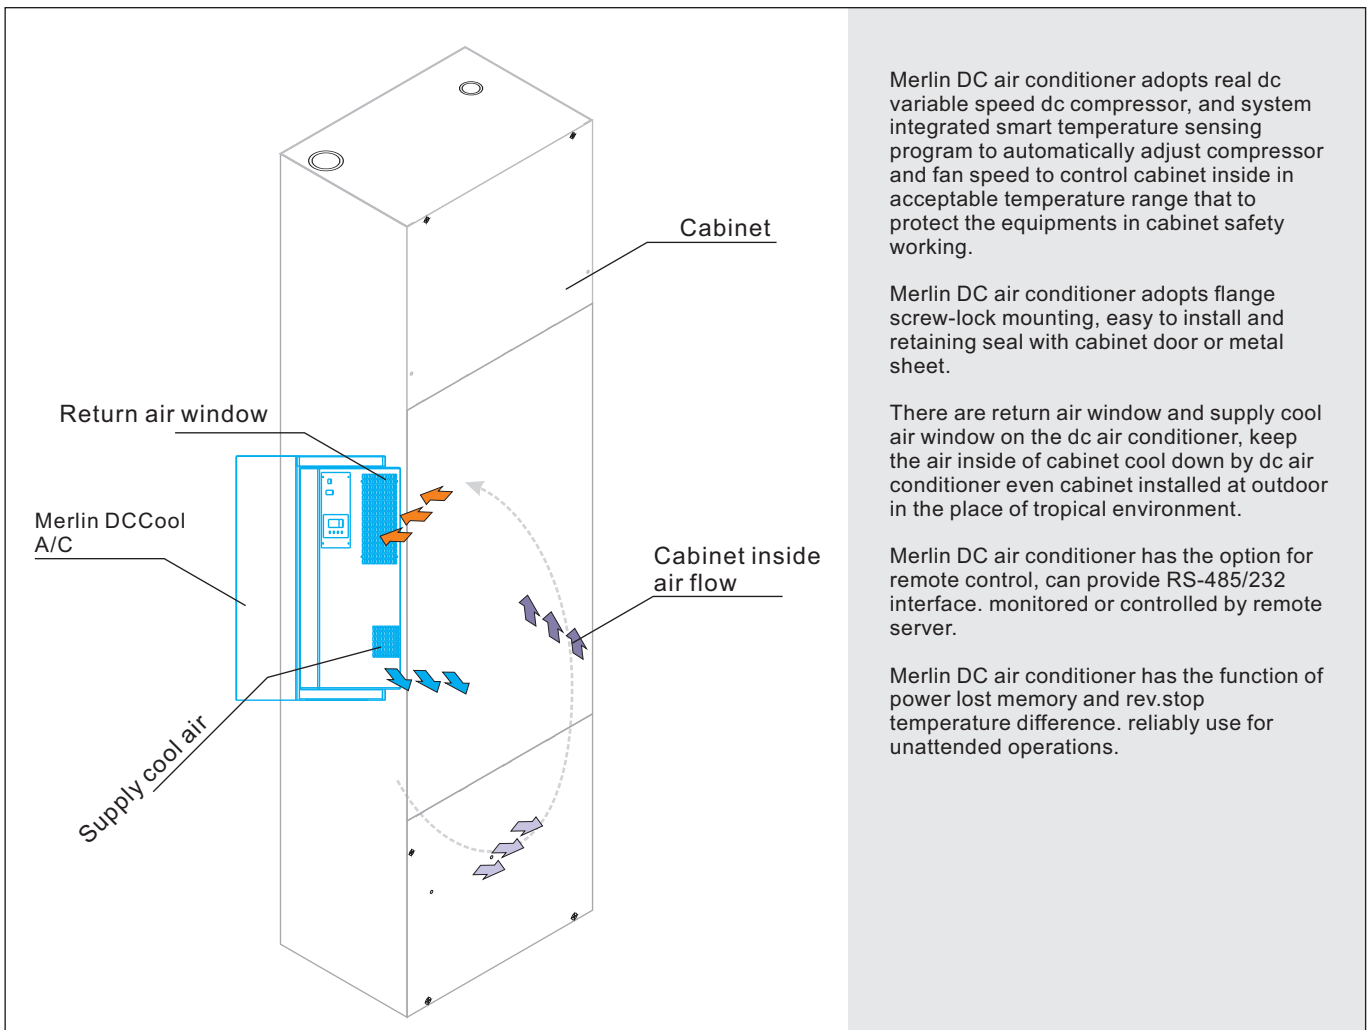

Merlin Series Cabinet DC Air Conditioner

Merlin series DC cabinet air conditioner General Specification

Model number	Merlin F06048	Merlin F12048	Merlin F18048
Cooling capacity	600Watt (2050Btu/H)	1200Watt (4090Btu/H)	1800Watt (6100Btu/H)
Rated power source	48VDC	48VDC	48VDC
Working voltage range	36VDC~ 58VDC	36VDC~ 58VDC	36VDC~ 58VDC
Rated input power	240Watt	400Watt	600Watt
Working current	5.0Amp	8.3Amp	12.5Amp
Refrigerant type	R134a	R134a	R134a
Noise level	<=55dbA	<=55dbA	<=55dbA
Ambient temperature range	-15°C ~ +55°C	-15°C ~ +55°C	-15°C ~ +55°C
Size(LxWxD)	550x400x200mm	550x400x200mm	550x400x200mm
Weight (approx.)	18kg	20kg	22kg

Working Principle

Assembly on to Cabinet

Outline dimension

(mm)

 **Sysroid**

is the special air conditioning business trade mark of Aislu Electric.

Aislu Electric Co.,Ltd.
Tel: +86 551 5846430
Fax: +86 551 5846455
Email: services@aislu.com