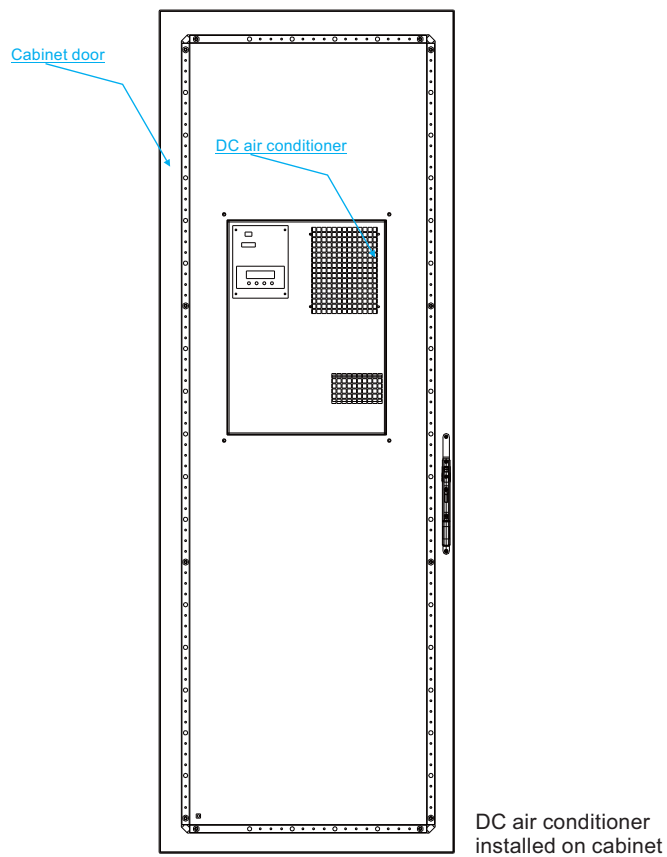

Merlin Series Cabinet DC Air Conditioner

Merlin series DC cabinet air conditioner General Specification

Model number	Merlin F06048	Merlin F12048	Merlin F18048
Cooling capacity	600Watt (2050Btu/H)	1200Watt (4090Btu/H)	1800Watt (6100Btu/H)
Rated power source	48VDC	48VDC	48VDC
Working voltage range	36VDC~ 58VDC	36VDC~ 58VDC	36VDC~ 58VDC
Rated input power	240Watt	400Watt	600Watt
Working current	5.0Amp	8.3Amp	12.5Amp
Refrigerant type	R134a	R134a	R134a
Noise level	<=55dbA	<=55dbA	<=55dbA
Ambient temperature range	-15°C ~ +55°C	-15°C ~ +55°C	-15°C ~ +55°C
Size(LxWxD)	550x400x200mm	550x400x200mm	550x400x200mm
Weight (approx.)	18kg	20kg	22kg

Working Principle

Assembly on to Cabinet

Outline dimension

(mm)

 **Sysroid**

is the special air conditioning business trade mark of Aislu Electric.

Aislu Electric Co.,Ltd.
Tel: +86 551 5846430
Fax: +86 551 5846455
Email: services@aislu.com