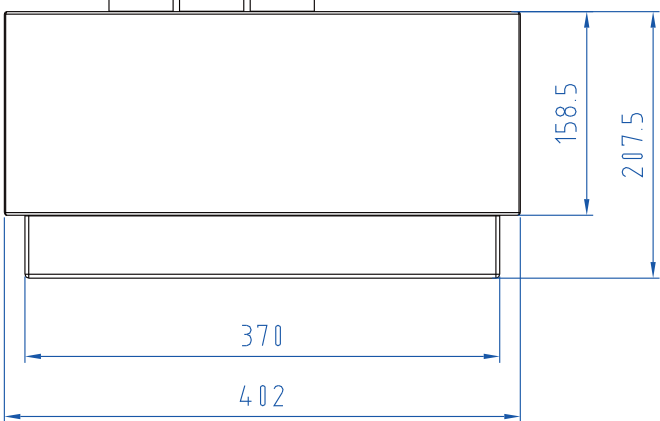

Merlin Series Cabinet DC Air Conditioner

Merlin series DC cabinet air conditioner General Specification

Model number	Merlin F06048	Merlin F12048	Merlin F18048
Cooling capacity	600Watt (2050Btu/H)	1200Watt (4090Btu/H)	1800Watt (6100Btu/H)
Rated power source	48VDC	48VDC	48VDC
Working voltage range	36VDC~ 58VDC	36VDC~ 58VDC	36VDC~ 58VDC
Rated input power	240Watt	400Watt	600Watt
Working current	5.0Amp	8.3Amp	12.5Amp
Refrigerant type	R134a	R134a	R134a
Noise level	<=55dbA	<=55dbA	<=55dbA
Ambient temperature range	-15°C ~ +55°C	-15°C ~ +55°C	-15°C ~ +55°C
Size(LxWxD)	550x400x200mm	550x400x200mm	550x400x200mm
Weight (approx.)	18kg	20kg	22kg

Working Principle

Assembly on to Cabinet

Outline dimension

(mm)

 **Sysroid**

is the special air conditioning business trade mark of Aislu Electric.

Aislu Electric Co.,Ltd.
Tel: +86 551 5846430
Fax: +86 551 5846455
Email: services@aislu.com