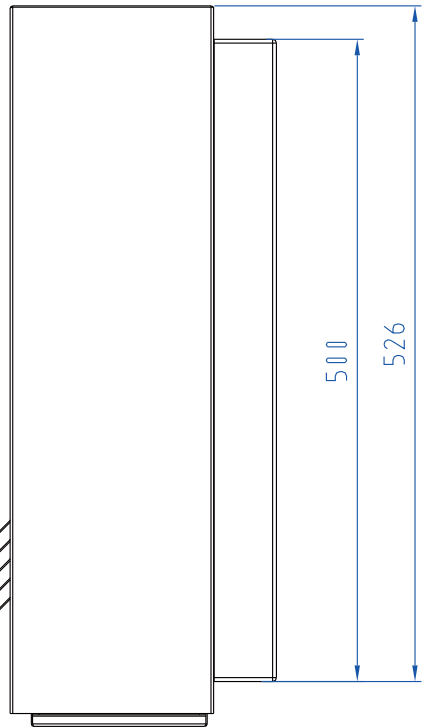

Merlin Series Cabinet DC Air Conditioner

Merlin series DC cabinet air conditioner General Specification

Model number	Merlin F06048	Merlin F12048	Merlin F18048
Cooling capacity	600Watt (2050Btu/H)	1200Watt (4090Btu/H)	1800Watt (6100Btu/H)
Rated power source	48VDC	48VDC	48VDC
Working voltage range	36VDC~ 58VDC	36VDC~ 58VDC	36VDC~ 58VDC
Rated input power	240Watt	400Watt	600Watt
Working current	5.0Amp	8.3Amp	12.5Amp
Refrigerant type	R134a	R134a	R134a
Noise level	<=55dbA	<=55dbA	<=55dbA
Ambient temperature range	-15°C ~ +55°C	-15°C ~ +55°C	-15°C ~ +55°C
Size(LxWxD)	550x400x200mm	550x400x200mm	550x400x200mm
Weight (approx.)	18kg	20kg	22kg

Working Principle

Assembly on to Cabinet

Outline dimension

(mm)

 **Sysroid**

is the special air conditioning business trade mark of Aislu Electric.

Aislu Electric Co.,Ltd.
Tel: +86 551 5846430
Fax: +86 551 5846455
Email: services@aislu.com