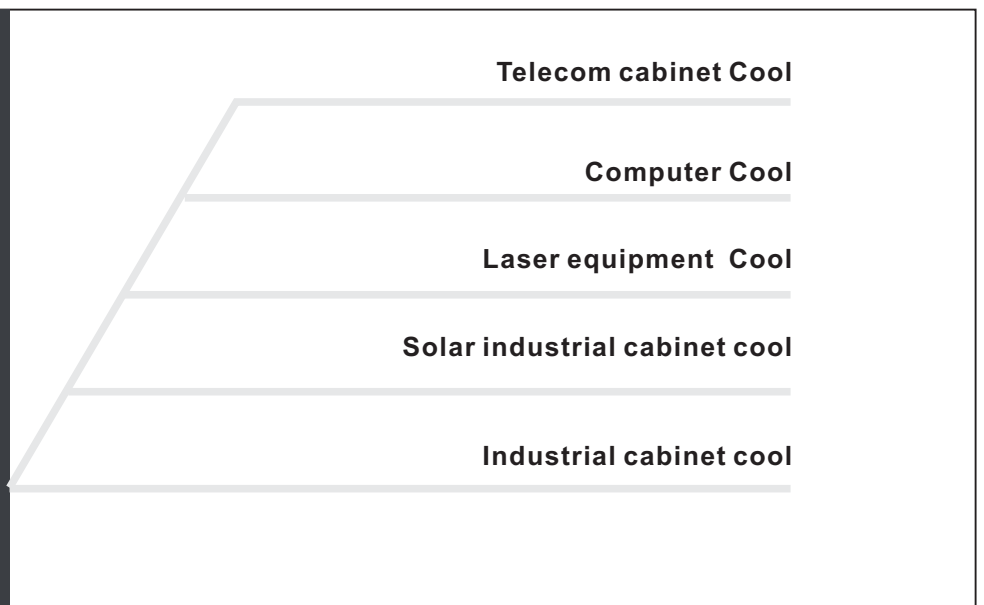

Merlin Series Cabinet DC Air Conditioner

Merlin series DC cabinet air conditioner General Specification

Model number	Merlin F06048	Merlin F12048	Merlin F18048
Cooling capacity	600Watt (2050Btu/H)	1200Watt (4090Btu/H)	1800Watt (6100Btu/H)
Rated power source	48VDC	48VDC	48VDC
Working voltage range	36VDC~ 58VDC	36VDC~ 58VDC	36VDC~ 58VDC
Rated input power	240Watt	400Watt	600Watt
Working current	5.0Amp	8.3Amp	12.5Amp
Refrigerant type	R134a	R134a	R134a
Noise level	<=55dbA	<=55dbA	<=55dbA
Ambient temperature range	-15°C ~ +55°C	-15°C ~ +55°C	-15°C ~ +55°C
Size(LxWxD)	550x400x200mm	550x400x200mm	550x400x200mm
Weight (approx.)	18kg	20kg	22kg