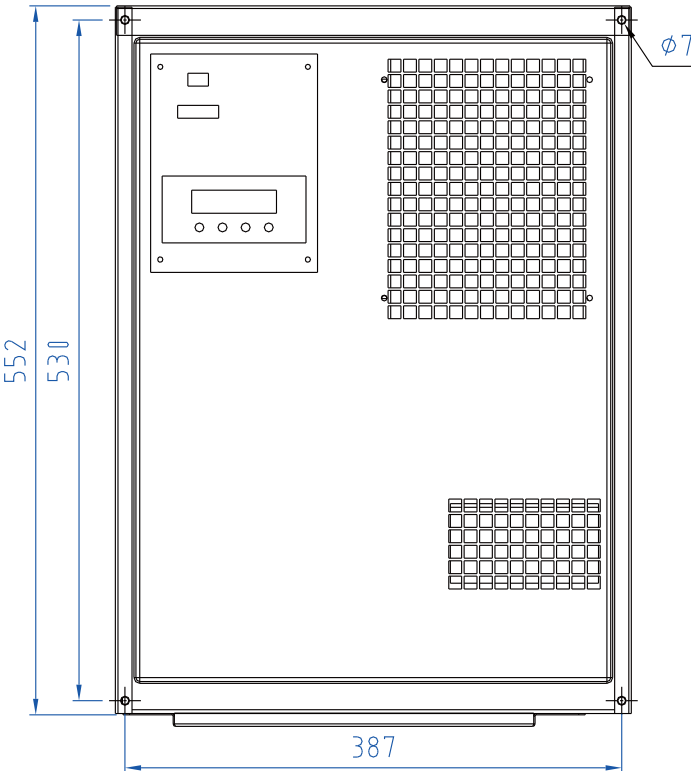

Merlin Series Cabinet DC Air Conditioner

Merlin series DC cabinet air conditioner General Specification

Model number	Merlin F06048	Merlin F12048	Merlin F18048
Cooling capacity	600Watt (2050Btu/H)	1200Watt (4090Btu/H)	1800Watt (6100Btu/H)
Rated power source	48VDC	48VDC	48VDC
Working voltage range	36VDC~ 58VDC	36VDC~ 58VDC	36VDC~ 58VDC
Rated input power	240Watt	400Watt	600Watt
Working current	5.0Amp	8.3Amp	12.5Amp
Refrigerant type	R134a	R134a	R134a
Noise level	<=55dbA	<=55dbA	<=55dbA
Ambient temperature range	-15°C ~ +55°C	-15°C ~ +55°C	-15°C ~ +55°C
Size(LxWxD)	550x400x200mm	550x400x200mm	550x400x200mm
Weight (approx.)	18kg	20kg	22kg

Working Principle

Assembly on to Cabinet

Outline dimension

(mm)

 **Sysroid**

is the special air conditioning business trade mark of Aislu Electric.

Aislu Electric Co.,Ltd.
Tel: +86 551 5846430
Fax: +86 551 5846455
Email: services@aislu.com